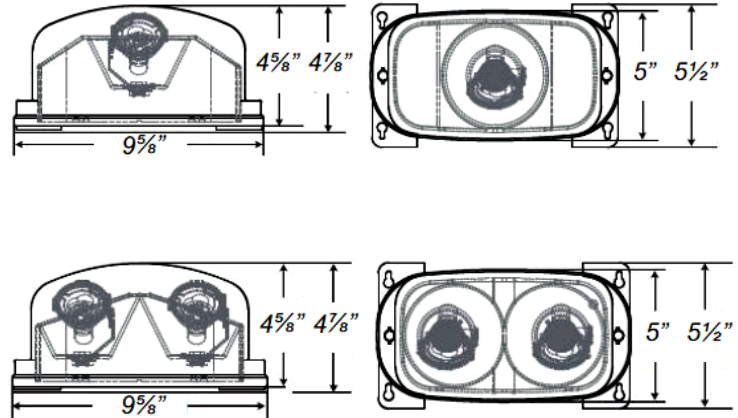

- RHN4X-1W**
- RHN4X-1B**
- RHN4X-2W**
- RHN4X-2B**

NEMA4X WET LOCTION LED LAMP HEADS

ELECTRICAL SPECIFICATIONS:

- Voltage: 6V/12VDC
- Wattage: 3.3W per Head

HOUSING SPECIFICATIONS:

- High impact thermo-plastic emergency light with polycarbonate cover available in Wet location with seamless silicon gasket
- Two fully adjustable 3.3 watt , glare-free LED lamp heads for safe egress
- Operating temperature: 68°F~122°F
- Universal J-Box mounting pattern
- Universal knockout pattern on back provided with gasket for watertight seal for back mount.
- Mount: Wall or Ceiling mount
- Suitable for Wet location

CERTIFICATIONS: UL

DIMENSIONS:

MODEL	WATTS	VOLTAGE	NUMBER OF HEADS	HOUSING
RHN4X-1W	3.3W per Head	6V/12VDC	1	White
RHN4X-1B	3.3W per Head	6V/12VDC	1	Black
RHN4X-1W	3.3W per Head	6V/12VDC	2	White
RHN4X-2B	3.3W per Head	6V/12VDC	2	Black